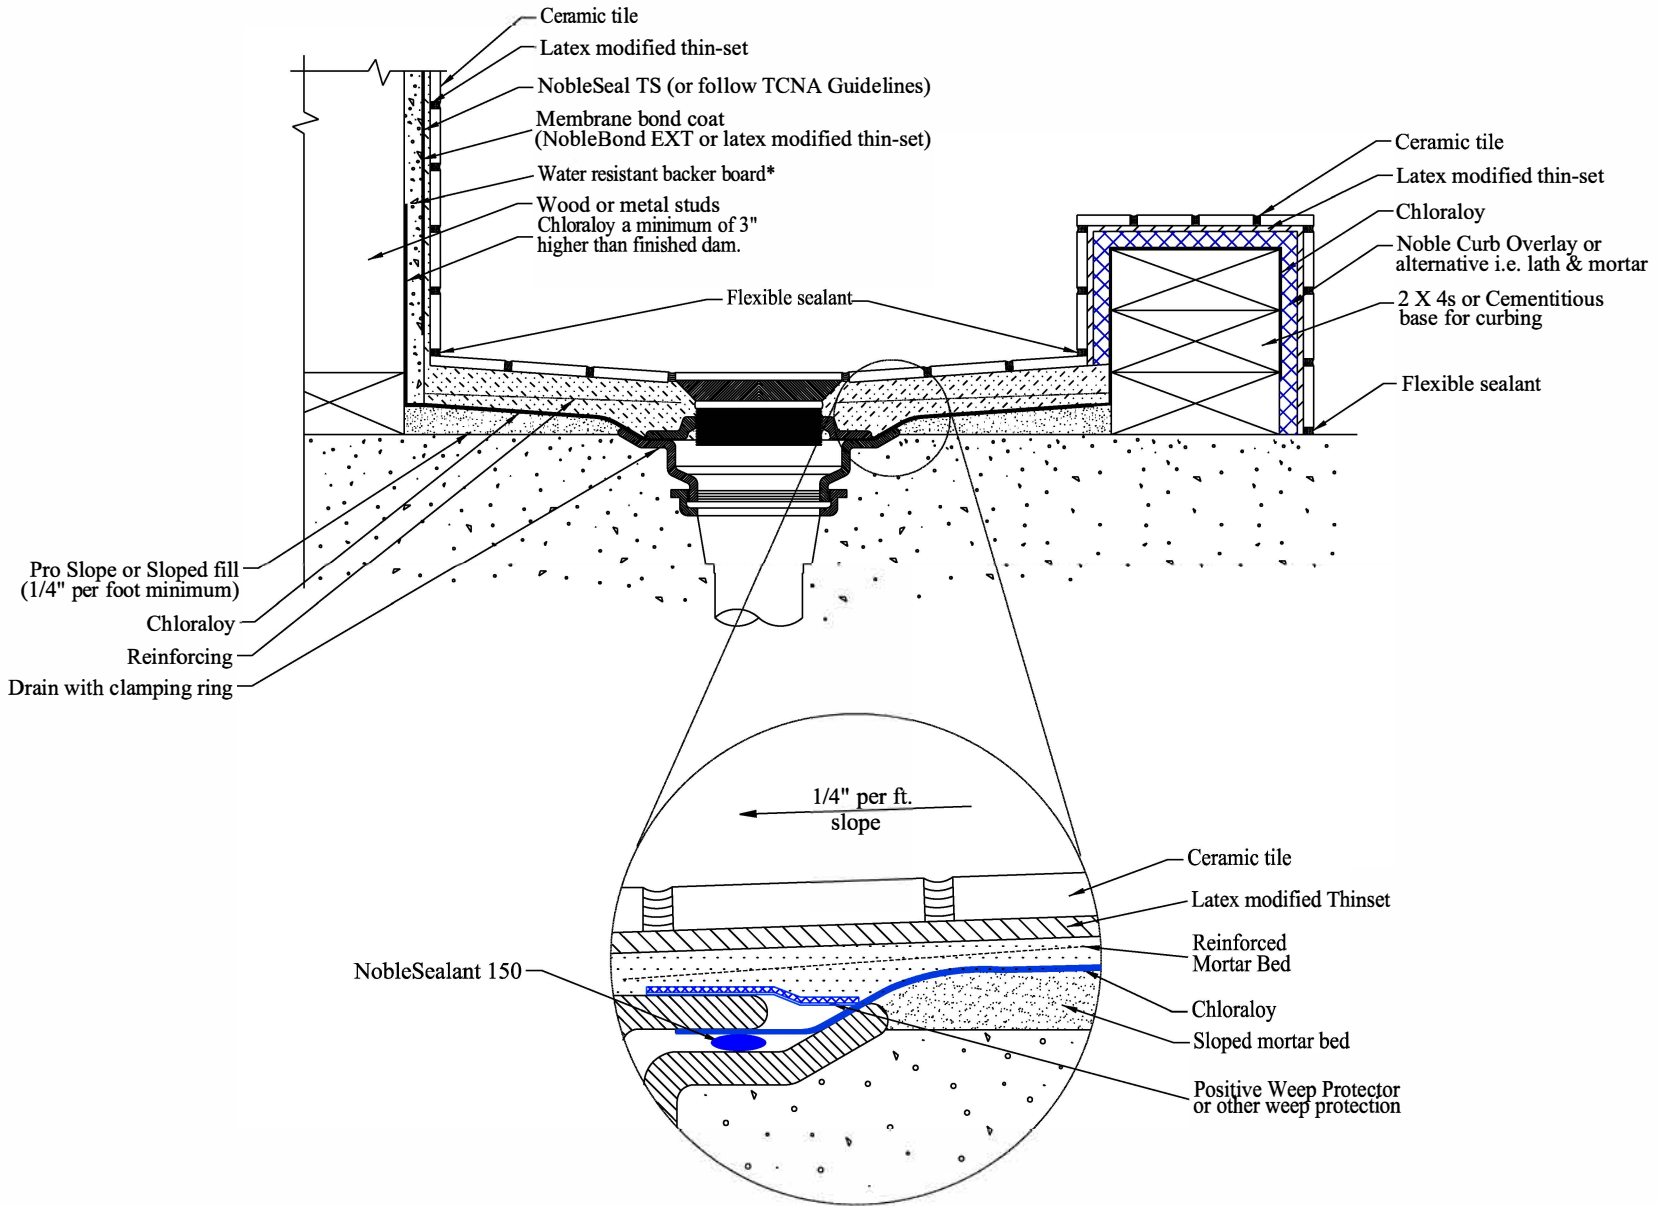

Chloraloy, NobleSeal CIS - Mortar Bed Shower Detail

Noble Company
 7300 Enterprise Drive, Spring Lake, MI 49456

Phone: 231-799-8000
 Toll Free: 800-878-5788
 Fax: 231-799-8850
 Email: sales@noblecompany.com

Revision Date:				
	Δ	Δ	Δ	Δ

Project:	Product Installation Details
Drawing Title:	Chloraloy, NobleSeal CIS-Mortar Bed Shower Detail
Drawn By:	R.J.L.
Date:	SEPT. 11th 2012
File Name:	Shower Detail
Sheet:	